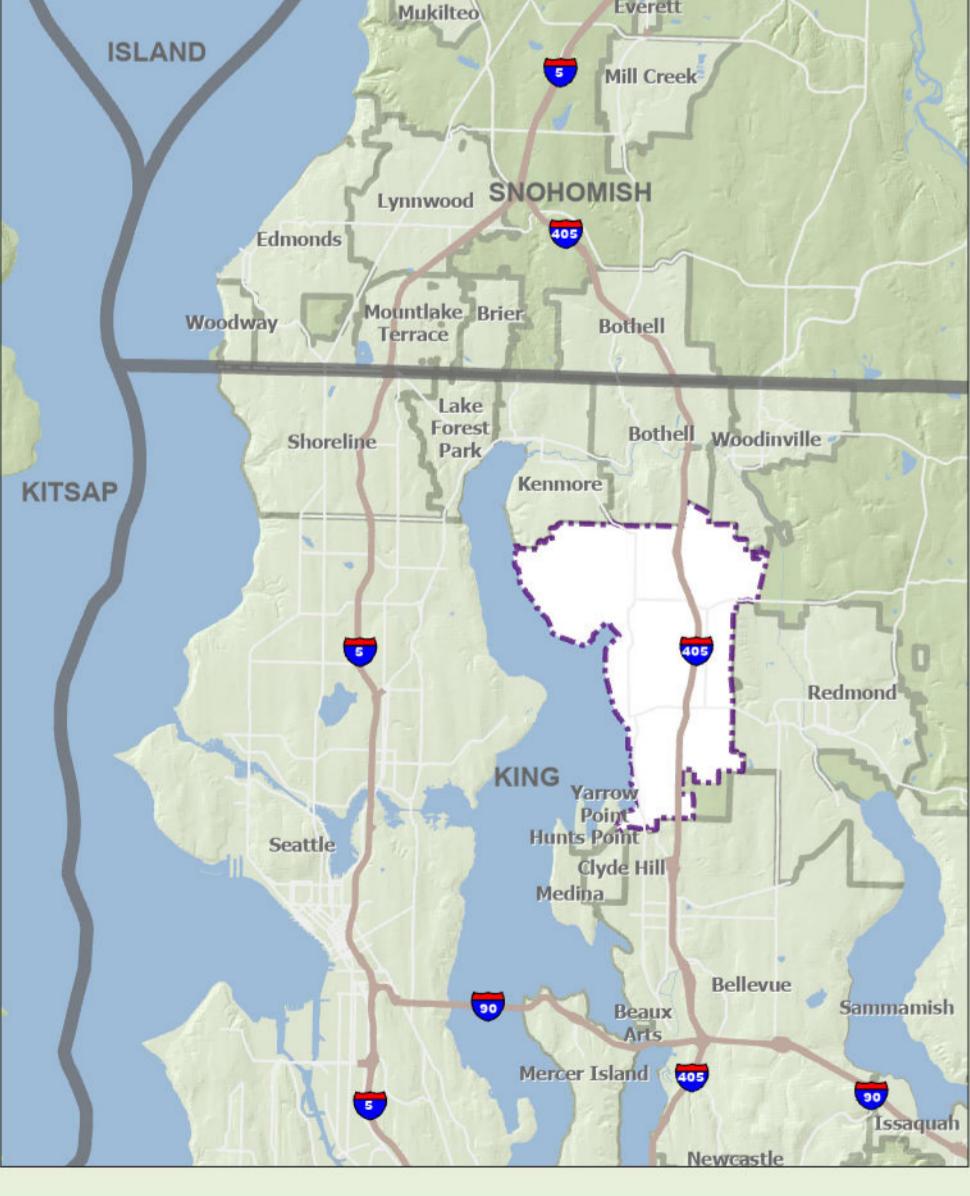

Author: IT/GIS
Name: 2024CitySWasteCollectionMap
Date Saved: 2/28/2024 10:21 AM