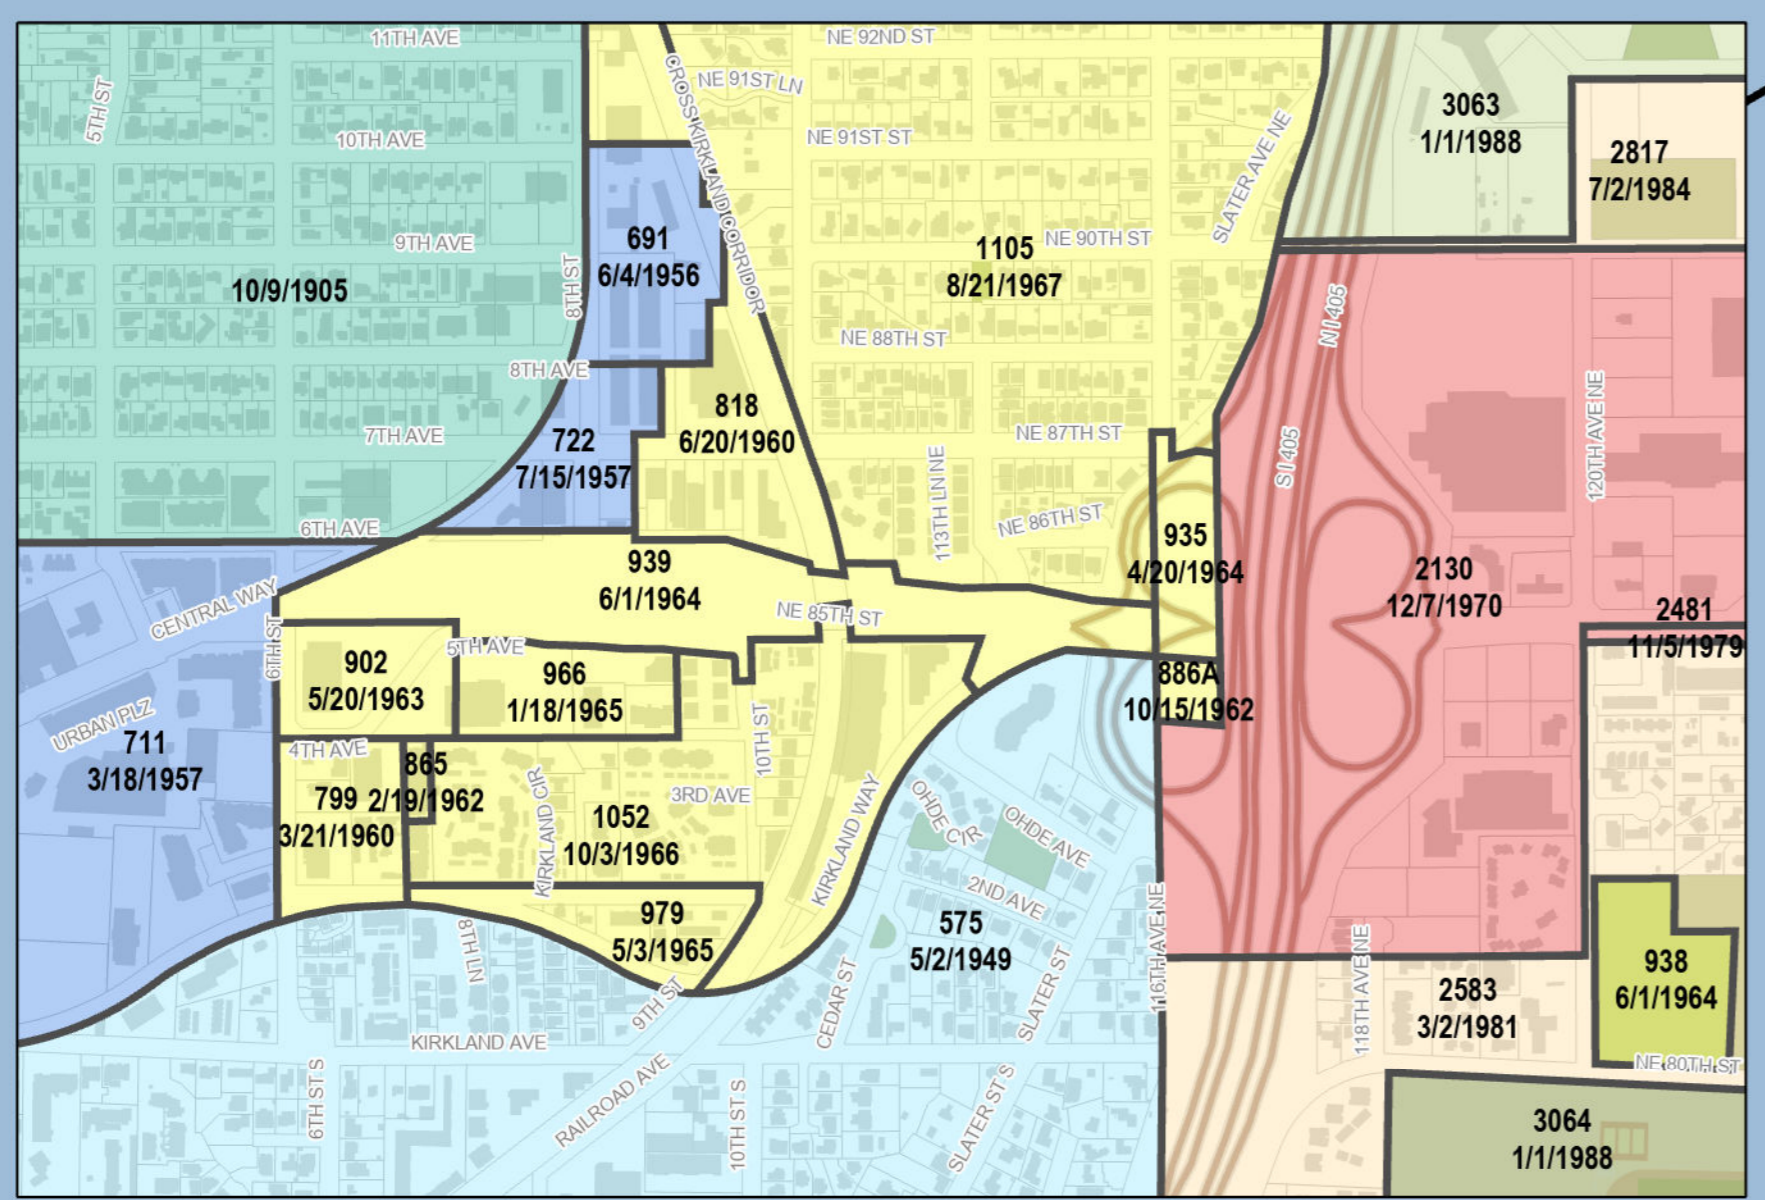

Author: IT/GIS
Name: 2024CityHistAnnexMap
Date Saved: 2/28/2024 9:54 AM